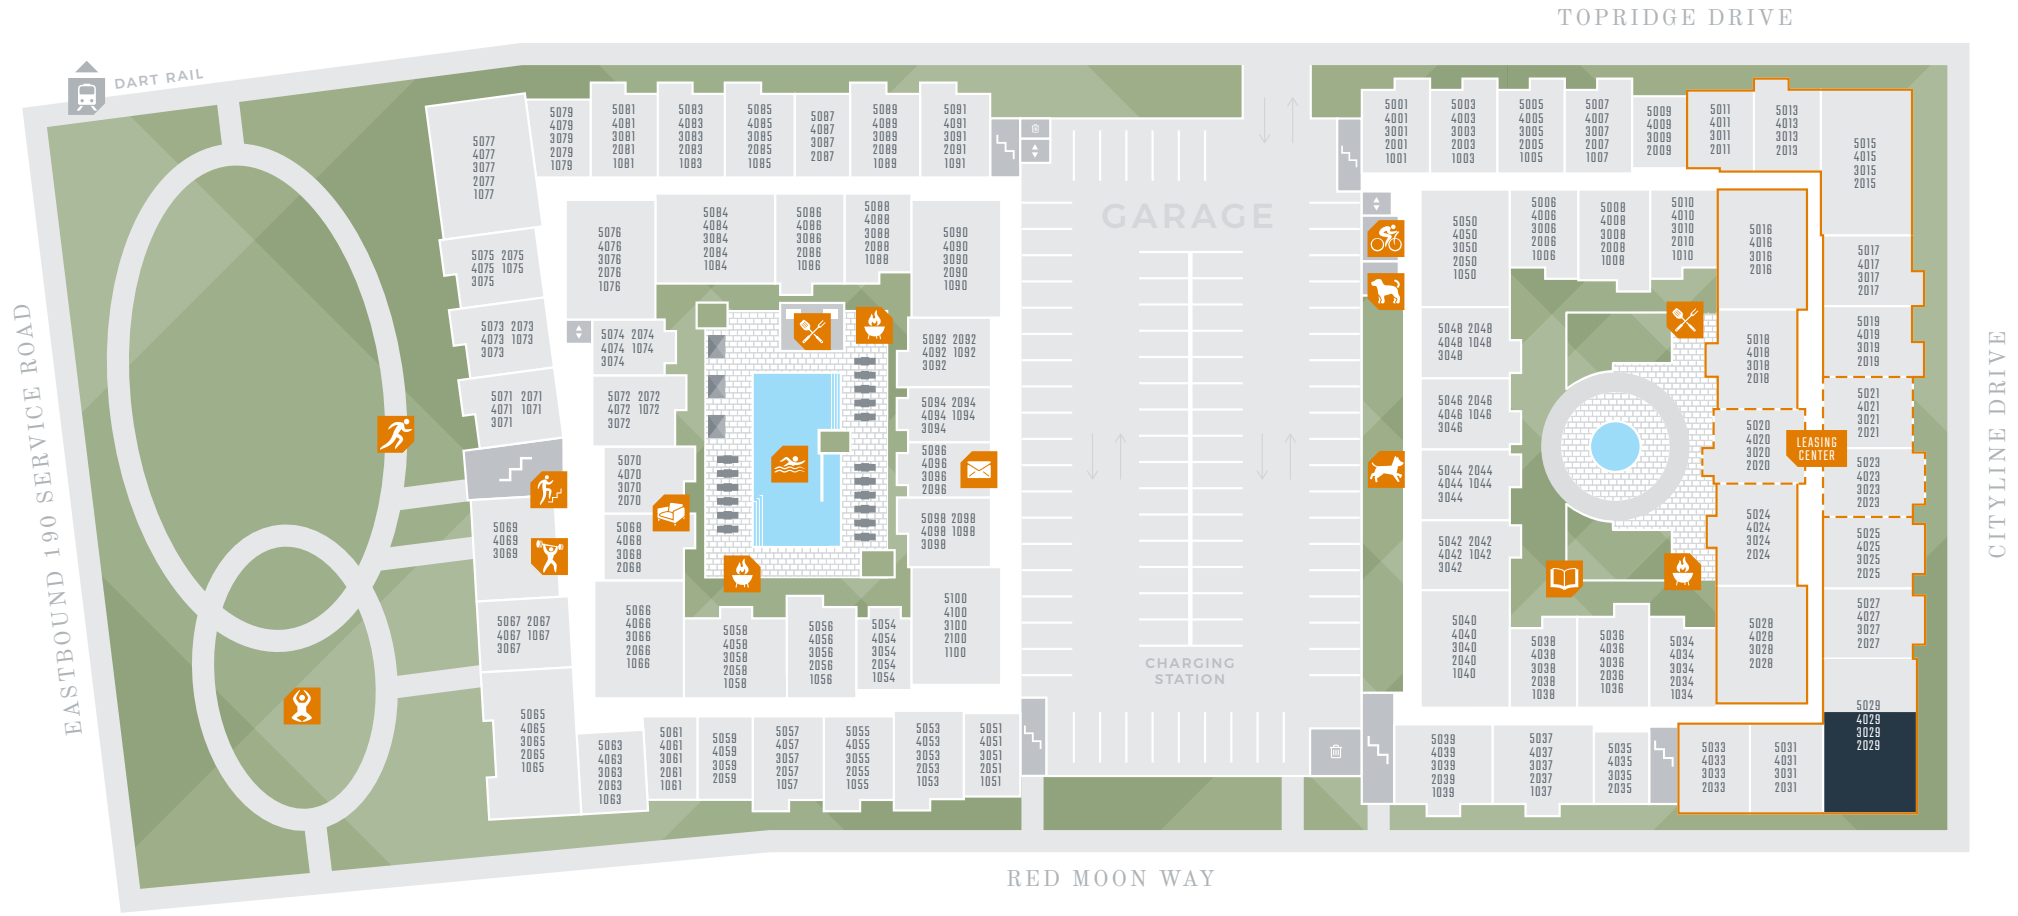

FINISHES OPTION 1

FINISHES OPTION 2

# B3B

CLIMB

NAMASTE

JOG

FITNESS

RIDE

RUN

WASH

Amenities subject to change.