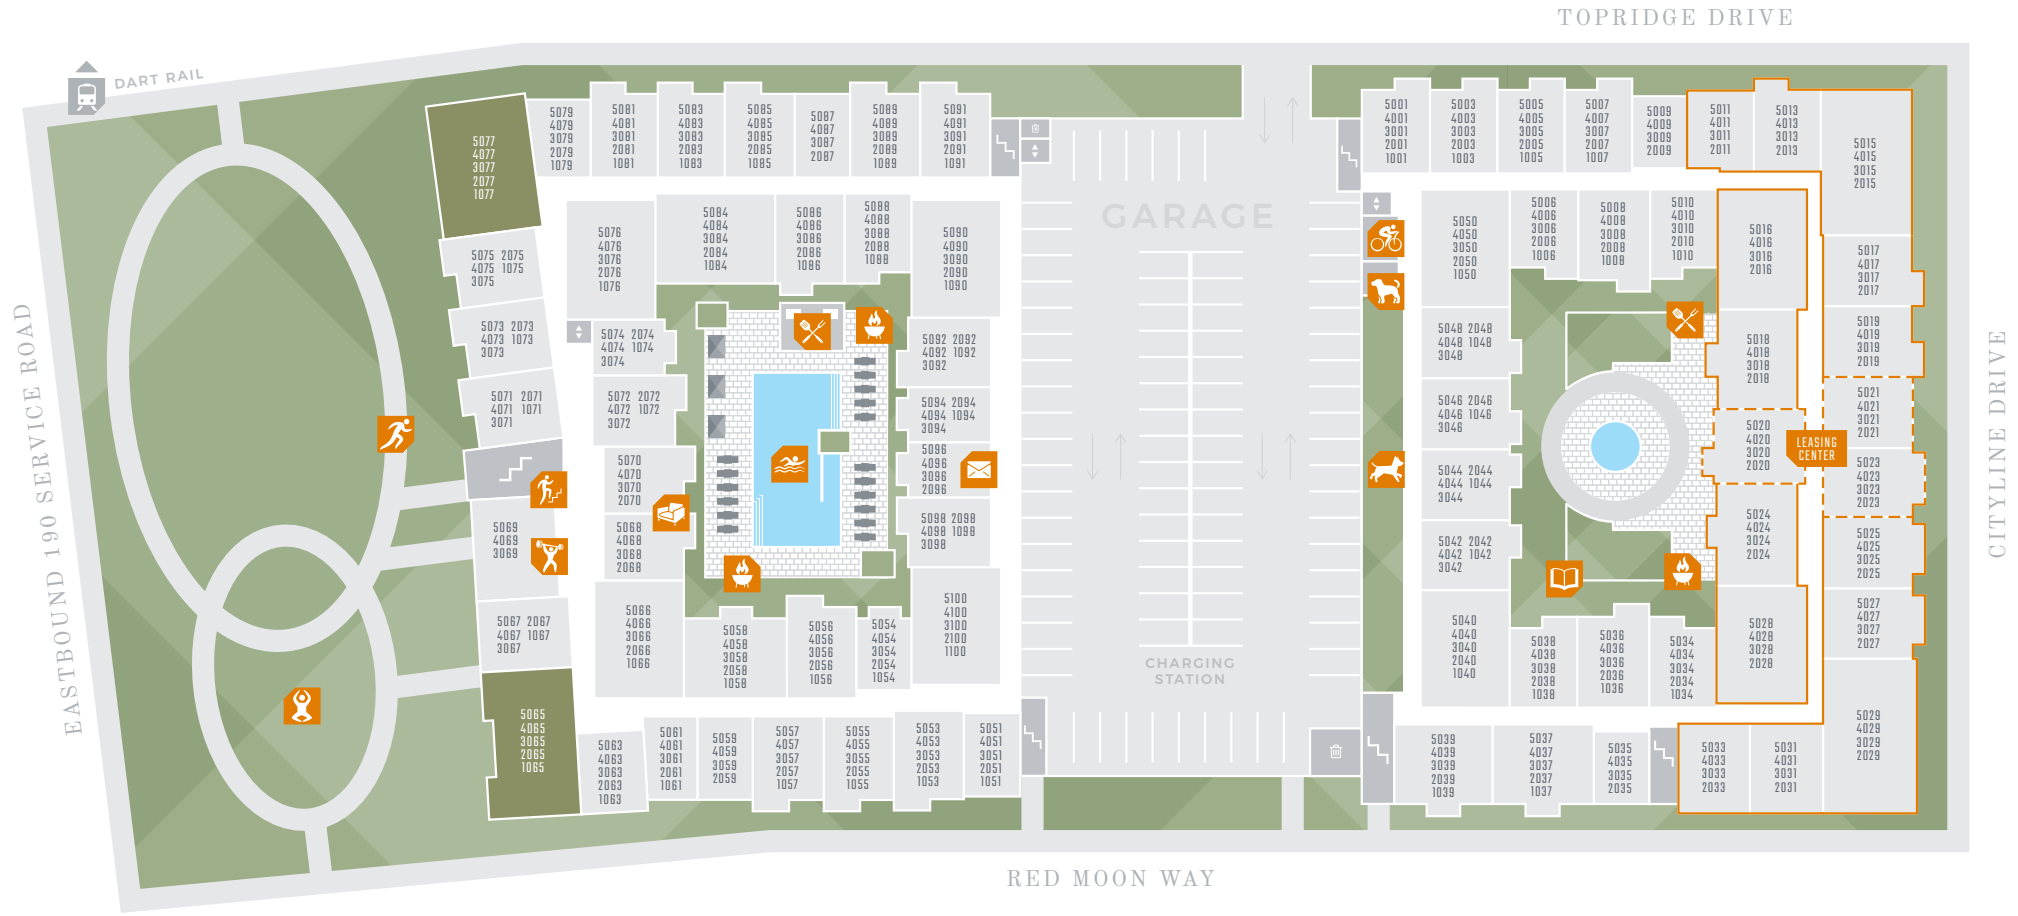

BACKSPLASH

CABINETS

C1HC: Interior layout varies to accommodate accessible features and does not have a mudroom or dry bar.

DEPOSIT: \$ \_\_\_\_\_ RENT/MO.: \$ \_\_\_\_\_

# C1

CLIMB  
NAMASTE  
JOG  
FITNESS

RIDE  
RUN  
WASH

GRILL  
MAIL  
UNWIND

SWIM  
SOCIALIZE  
FIRE PIT

LEASING

SHOPPING & DINING